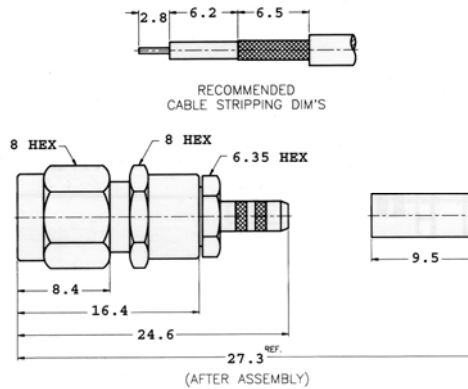

SMA Connectors

Crimp Type For Flexible Cable

Straight Crimp Cable Plug
 Cable: A= RG58/U,141/U, 142/U
 Cable: B=RG223/U

“A” P/N: 910A204F
 “B” P/N: 910A204P

Crimp Type For Flexible Cable

Straight Crimp Cable Plug
 Captive Contact
 Cable: RG174/U, 188/U, 316/U

P/N: 910A204M

Crimp Type For Flexible Cable

Straight Crimp Cable Plug
 Captive Contact
 Cable: RG174/U, 188/U, 316/U

P/N: 910A904M

Crimp Type For Flexible Cable

Straight Crimp Cable Jack

Non-Captive Contact

Cable: A= RG58/U,141/U, 142/U

Cable: B=RG223/U

“A” P/N: 920A204F

“B” P/N: 920A204P