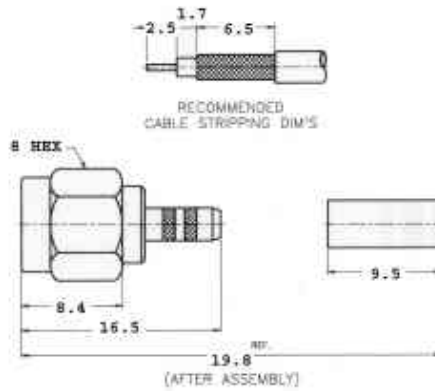

SMA Connectors

Crimp Type For Flexible Cable

Straight Crimp Cable Plug
 Cable: A= RG58/U,141/U, 142/U
 Cable: B=RG223/U

“A” P/N: 910A204F
 “B” P/N: 910A204P

Crimp Type For Flexible Cable

Straight Crimp Cable Plug
 Captive Contact
 Cable: RG174/U, 188/U, 316/U

P/N: 910A204M

Crimp Type For Flexible Cable

Straight Crimp Cable Plug
 Captive Contact
 Cable: RG174/U, 188/U, 316/U

P/N: 910A904M

Crimp Type For Flexible Cable

Straight Crimp Cable Jack

Non-Captive Contact

Cable: A= RG58/U,141/U, 142/U

Cable: B=RG223/U

“A” P/N: 920A204F

“B” P/N: 920A204P