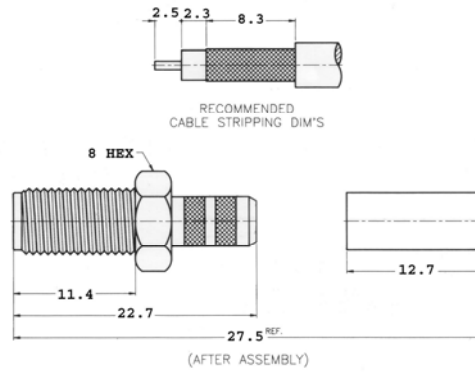

SMA Connectors

Crimp Type For Flexible Cable

Straight Crimp Cable Plug
 Cable: A= RG58/U,141/U, 142/U
 Cable: B=RG223/U

“A” P/N: 910A204F
 “B” P/N: 910A204P

Crimp Type For Flexible Cable

Straight Crimp Cable Plug
 Captive Contact
 Cable: RG174/U, 188/U, 316/U

P/N: 910A204M

Crimp Type For Flexible Cable

Straight Crimp Cable Plug
 Captive Contact
 Cable: RG174/U, 188/U, 316/U

P/N: 910A904M

Crimp Type For Flexible Cable

Straight Crimp Cable Jack

Non-Captive Contact

Cable: A= RG58/U,141/U, 142/U

Cable: B=RG223/U

“A” P/N: 920A204F

“B” P/N: 920A204P