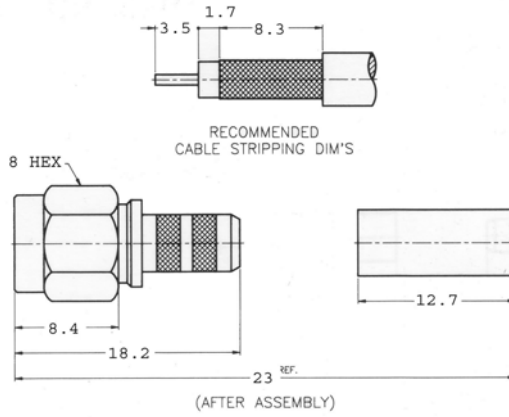

SMA Connectors

Crimp Type For Flexible Cable

Straight Crimp Cable Plug
 Cable: A= RG58/U,141/U, 142/U
 Cable: B=RG223/U

“A” P/N: 910A204F
 “B” P/N: 910A204P

Crimp Type For Flexible Cable

Straight Crimp Cable Plug
 Captive Contact
 Cable: RG174/U, 188/U, 316/U

P/N: 910A204M

Crimp Type For Flexible Cable

Straight Crimp Cable Plug
 Captive Contact
 Cable: RG174/U, 188/U, 316/U

P/N: 910A904M

Crimp Type For Flexible Cable

Straight Crimp Cable Jack

Non-Captive Contact

Cable: A= RG58/U,141/U, 142/U

Cable: B=RG223/U

“A” P/N: 920A204F

“B” P/N: 920A204P