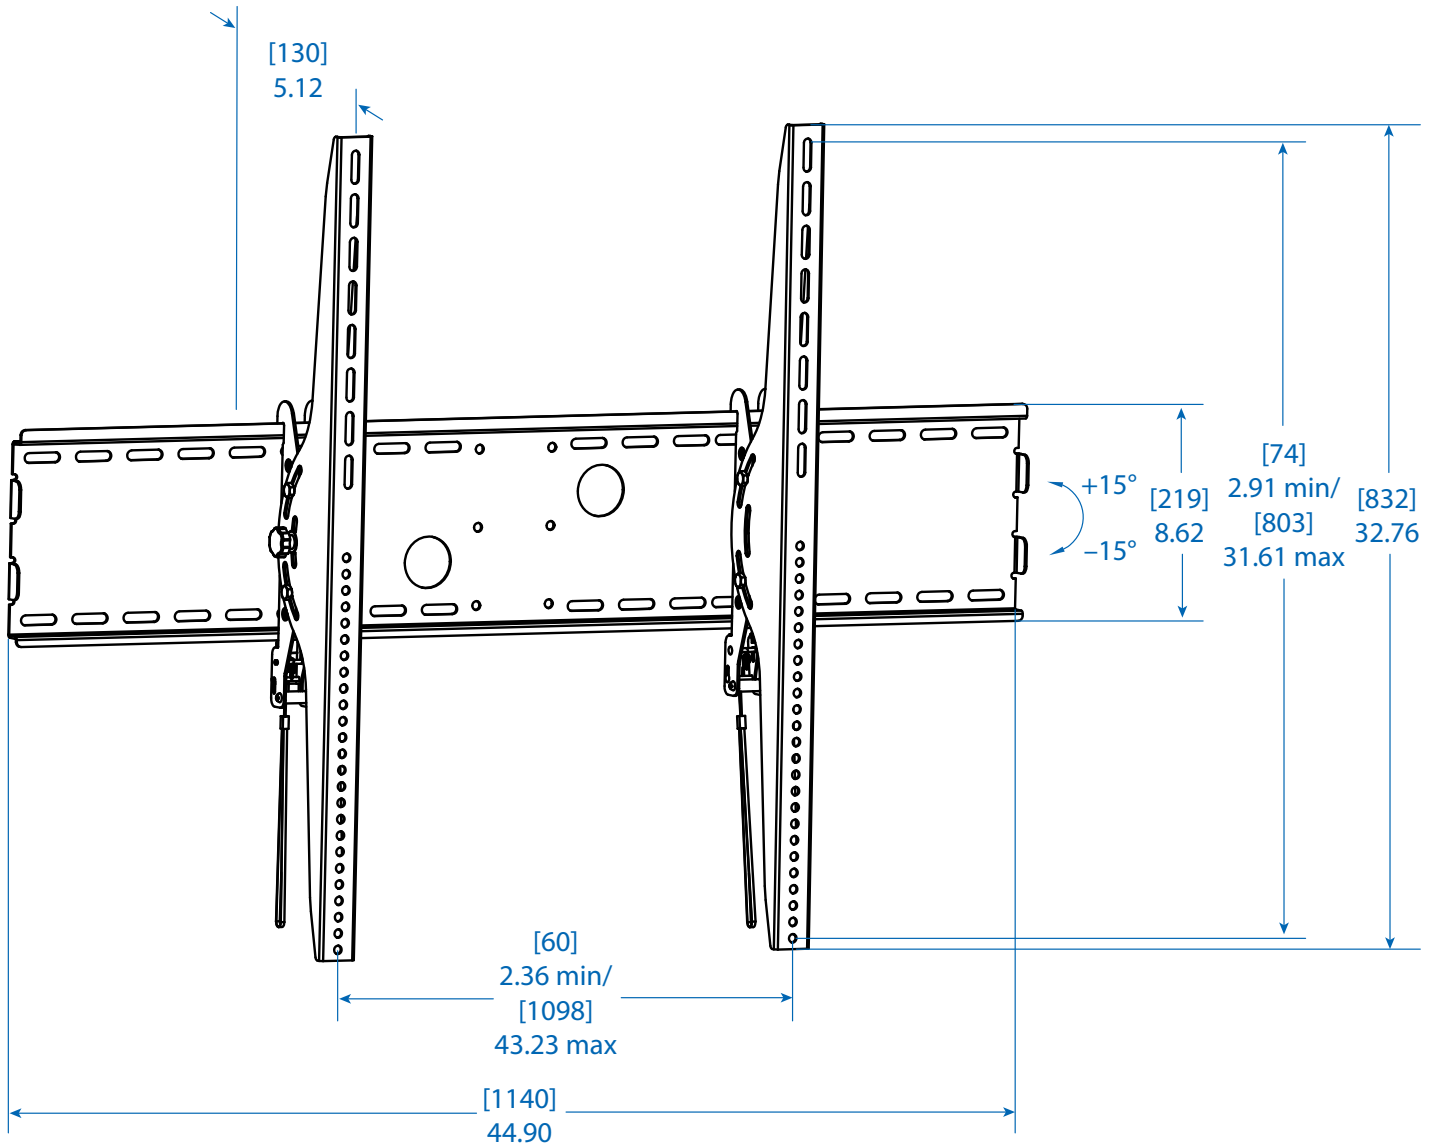

MODEL:

DWT60100XX

Dimensions: [mm] INCHES

Tripp Lite has a policy of continuous improvement. Specifications are subject to change without notice.

1111 W. 35th Street
Chicago, IL 60609 USA
773.869.1234
www.tripplite.com