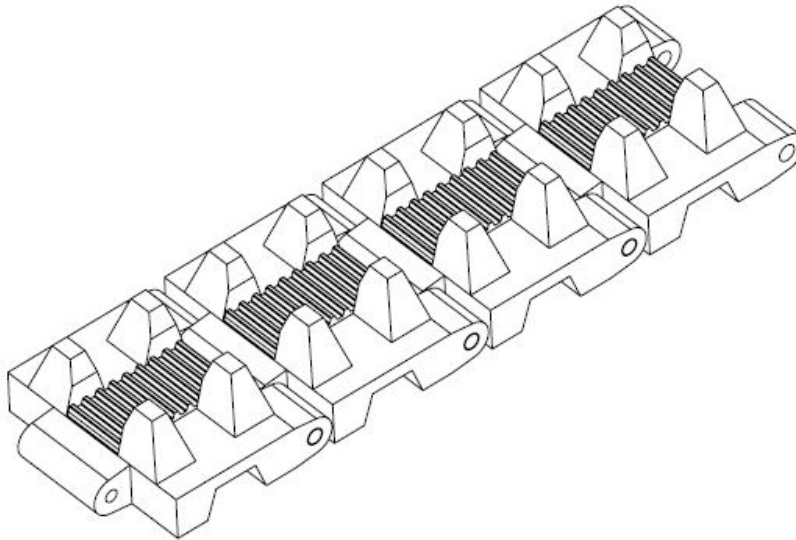

## Track With Track Axle(40-Pack)

SKU: 110990018

(images/product/Track Axle\_03.jpg)

### Description

#### Features:

- Made of silicon.
- Can be spliced into any length.
- Track Axle included.
- Sold in pack of 40.

#### Size Charts(mm):

Demo: