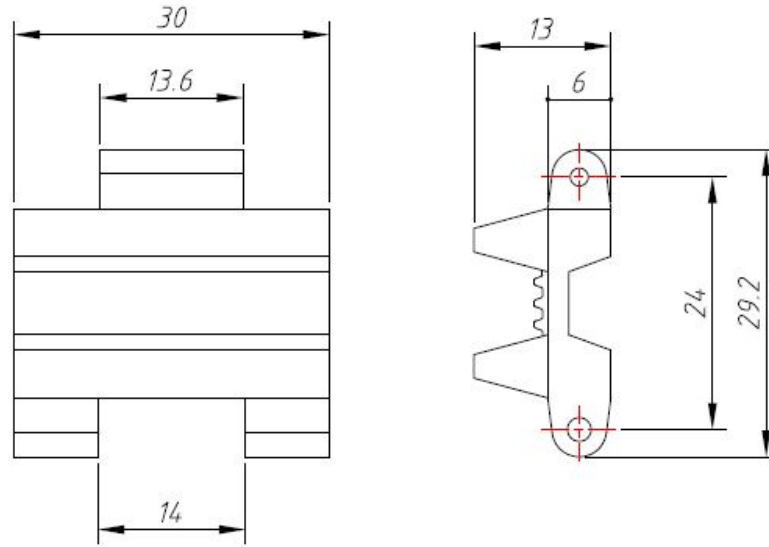

## Track With Track Axle(40-Pack)

SKU: 110990018

(images/product/Track Axle\_03.jpg)

### Description

#### Features:

- Made of silicon.
- Can be spliced into any length.
- Track Axle included.
- Sold in pack of 40.

#### Size Charts(mm):

Demo: