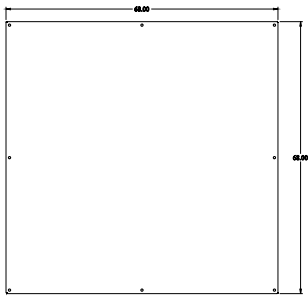

 **PART No. 1422N4SSF12F**
for more information visit
www.hammfg.com
Data subject to change without notice
Isometric drawing Not to Scale

INNER PANEL

BACK VIEW

SIDE VIEW

TOP VIEW

FRONT VIEW

SIDE VIEW

BOTTOM VIEW

ISOMETRIC VIEW