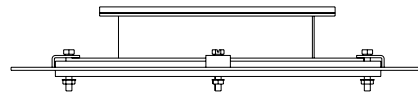

# PART No. 1487EV2

for more information visit

[www.hammfg.com](http://www.hammfg.com)

Data subject to change without notice

Isometric drawing Not to Scale

ISOMETRIC VIEW

TOP VIEW  
2.00

BACK VIEW

SIDE VIEW  
2.00

FRONT VIEW

SIDE VIEW

BOTTOM VIEW