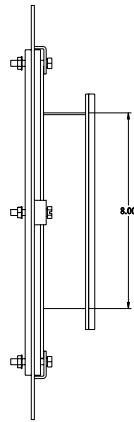

# PART No. 1487EV2

for more information visit

[www.hammfg.com](http://www.hammfg.com)

Data subject to change without notice

Isometric drawing Not to Scale

ISOMETRIC VIEW

TOP VIEW  
2.00

BACK VIEW

SIDE VIEW  
2.00

FRONT VIEW

SIDE VIEW

BOTTOM VIEW