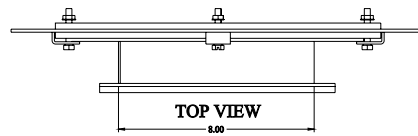

# PART No. 1487EV2

for more information visit

[www.hammfg.com](http://www.hammfg.com)

Data subject to change without notice

Isometric drawing Not to Scale

ISOMETRIC VIEW

TOP VIEW  
2.00

BACK VIEW

SIDE VIEW  
2.00

FRONT VIEW

SIDE VIEW

BOTTOM VIEW